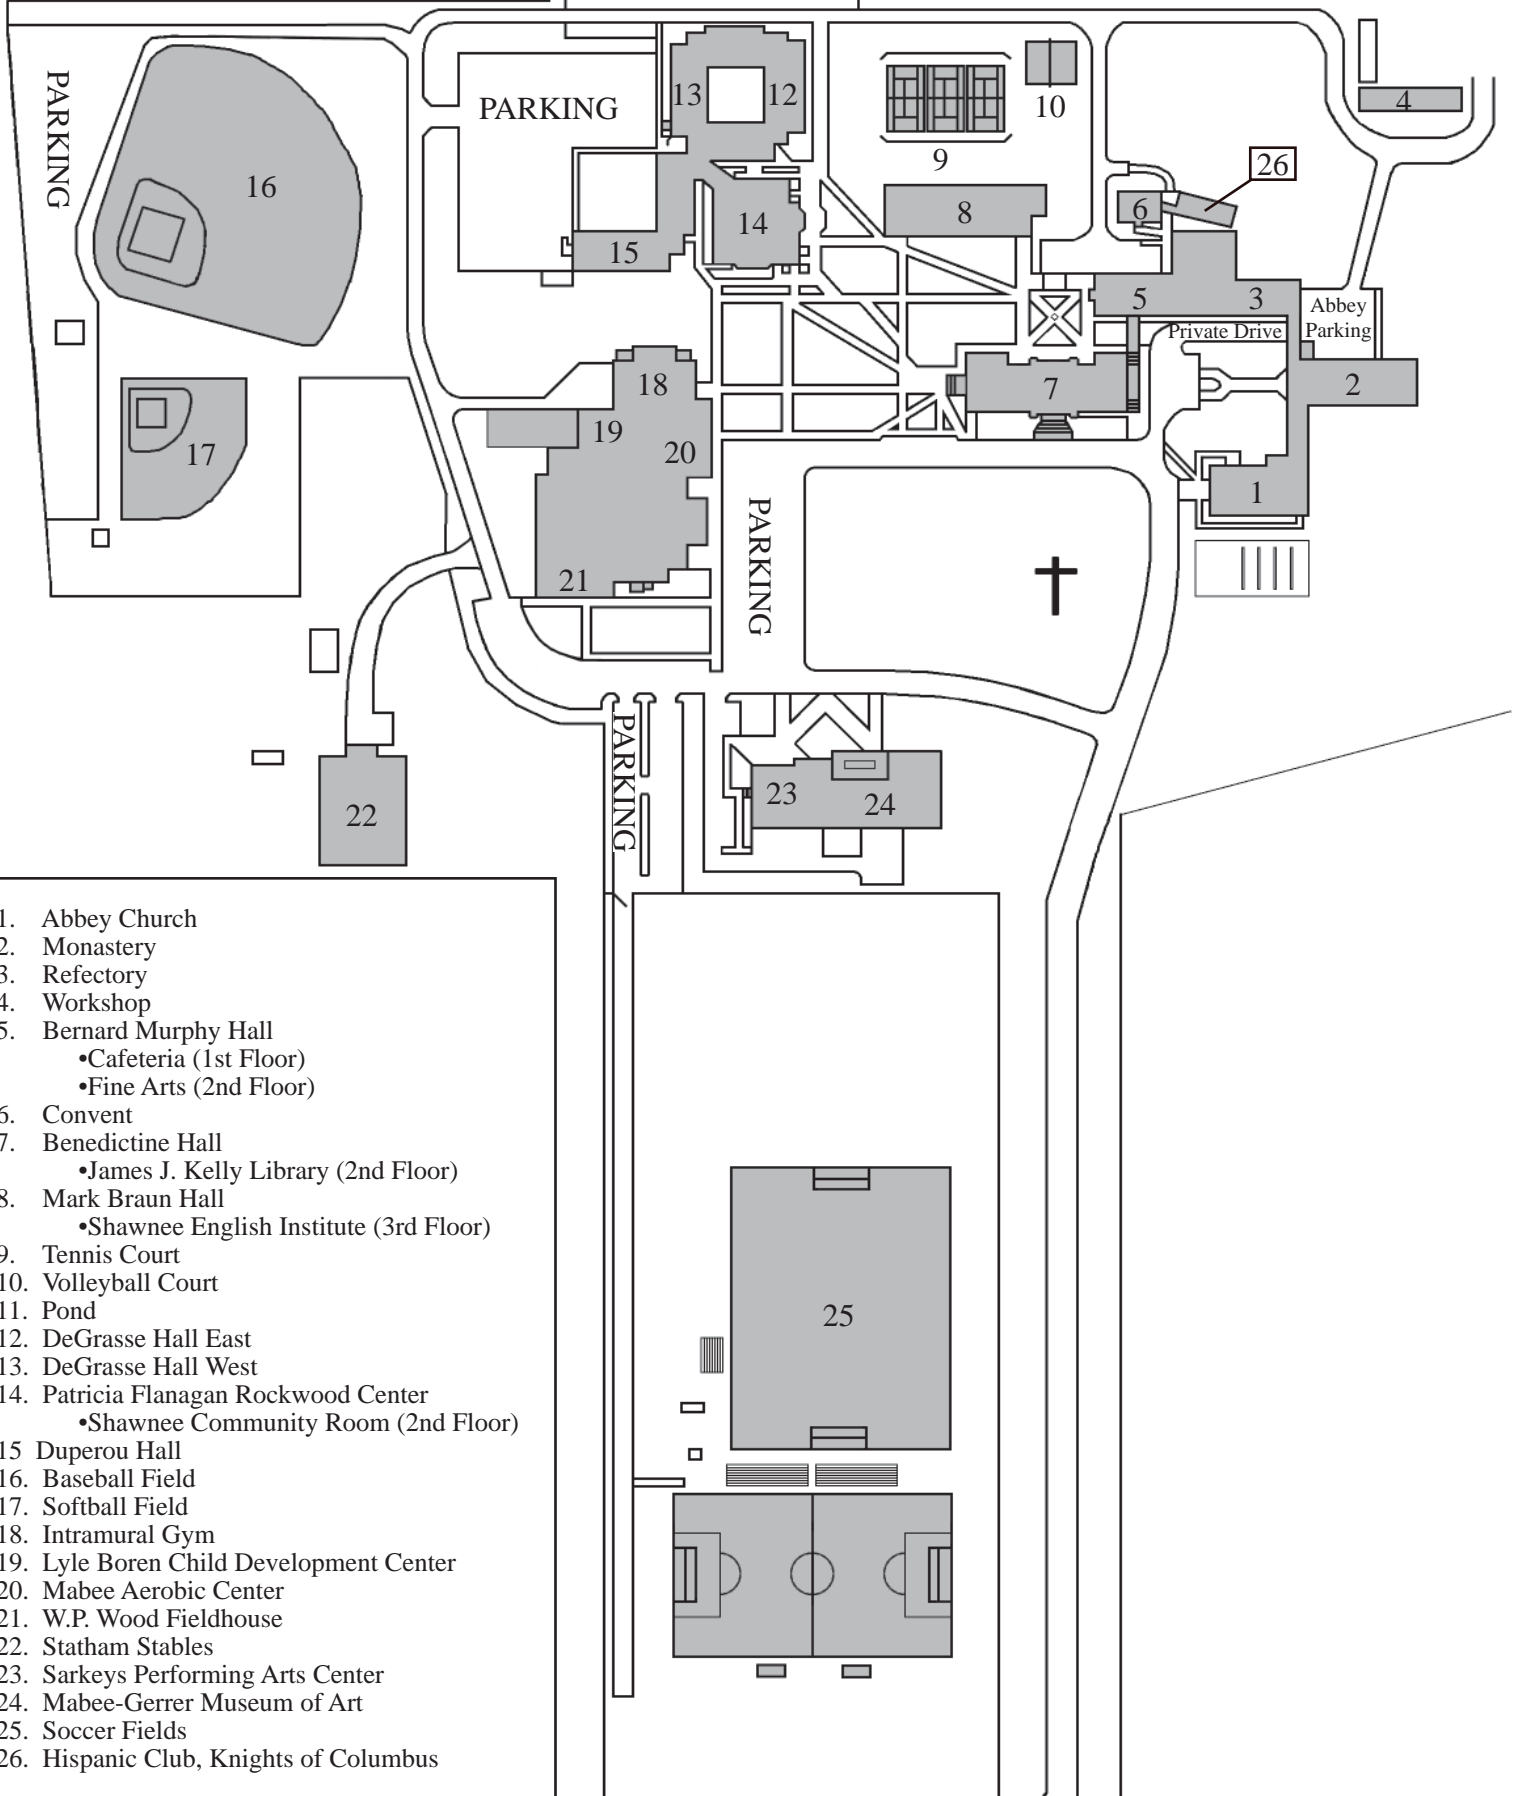

St. Gregory's University Campus Locator

1. Abbey Church
2. Monastery
3. Refectory
4. Workshop
5. Bernard Murphy Hall
 - Cafeteria (1st Floor)
 - Fine Arts (2nd Floor)
6. Convent
7. Benedictine Hall
 - James J. Kelly Library (2nd Floor)
8. Mark Braun Hall
 - Shawnee English Institute (3rd Floor)
9. Tennis Court
10. Volleyball Court
11. Pond
12. DeGrasse Hall East
13. DeGrasse Hall West
14. Patricia Flanagan Rockwood Center
 - Shawnee Community Room (2nd Floor)
15. Duperou Hall
16. Baseball Field
17. Softball Field
18. Intramural Gym
19. Lyle Boren Child Development Center
20. Mabee Aerobic Center
21. W.P. Wood Fieldhouse
22. Statham Stables
23. Sarkeys Performing Arts Center
24. Mabee-Gerrer Museum of Art
25. Soccer Fields
26. Hispanic Club, Knights of Columbus